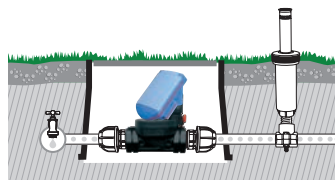

GF80002262	
Box (LxWxH) cm 29x21x16	
Pcs 2	
Kg 1,34	
8 004779 001840