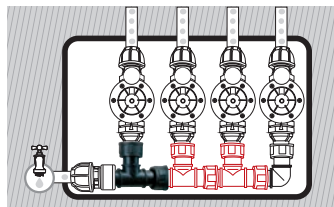

GF80002327	
Box (LxWxH) cm 40x25x14	
Pcs 60	
Kg 0,96	8 004779 001758