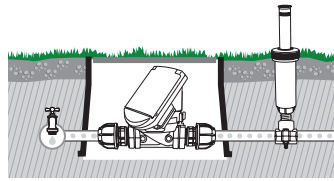

“Circular” electric valve well

To hold 1 electric valve

Simple bracket connection

For pipes of 25 mm diam. to install a sprinkler on the main line without cutting the pipe work
 • Female 3/4" thread

GF80002282		
Box (LxWxH) cm 36x50x31		
	Pcs 1	
Kg 3,94	8 004779 001819	