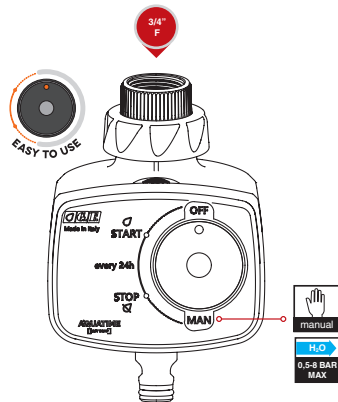

Programm

CE OUT INLET FILTER 100% TESTED MADE IN ITALY

GF80006026

Box (LxWxH) cm **18,5x22,5x14,5**

Pcs 2

Kg 1,08

8 004779 036590

ELECTRONIC PROGRAMMERS ALLOW WATERING TO BE SET FOR MORE EFFICIENT CARE OF PLANTS AND FLOWERS.