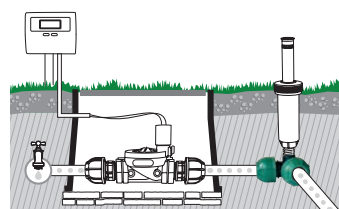

90° Elbow

For joining a sprinkler at the end of a line through a threaded extension.

- Hose connector diam. 25mm
- 3/4" female thread

GF80002314	
Box (LxWxH) cm 40x25x14	
Pcs 20	
Kg 1,40	8 004779 001598

End of line plug

To terminate a line.

- Hose connector diam. 25mm

GF80002319	
Box (LxWxH) cm 40x25x14	
Pcs 40	
Kg 1,91	8 004779 001642

"T" joint

To install a sprinkler using a fixed extension.

- 2 hose connectors diam. 25mm
- 3/4" female thread

GF80002316	
Box (LxWxH) cm 40x25x14	
Pcs 16	
Kg 1,81	8 004779 001611

Male connector

For joining a polyethylene pipe to a 1" female connector, or to an electric valve.

- Hose connector diam. 25mm

GF80002312	
Box (LxWxH) cm 40x25x14	
Pcs 30	
Kg 1,64	8 004779 001574

90° Elbow

For joining two polyethylene pipes to form an elbow.

- Hose connector diam. 25mm

GF80002313	
Box (LxWxH) cm 40x25x14	
Pcs 20	
Kg 1,90	8 004779 001581

"T" joint

To obtain line diversion using threaded manifolds.

- 2 hose connectors diam. 25mm
- 3/4" male thread

GF80002317	
Box (LxWxH) cm 40x25x14	
Pcs 16	
Kg 1,80	8 004779 001628

90° bend joint

For positioning a sprinkler at the angle, by means of a threaded extension.

- 2 hose connectors diam. 25mm
- 1/2" female thread

GF80002318	
Box (LxWxH) cm 40x25x14	
Pcs 20	
Kg 1,94	8 004779 001635