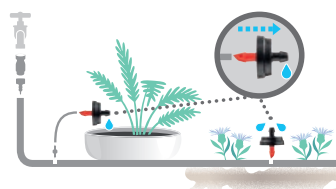

“Autocompensating” drippers

Dispense at a constant flow-rate independently of the supply pressure. Excellent for standardising the flow at the beginning and end of the line. 2 l/h dripper.

GF80006227	
Box (LxWxH) cm 20,7x14,7x10,4	
Pcs 10	
Kg 0,39	8 004779 009372

blister
10x

“Autocompensating” drippers

Dispense at a constant flow-rate independently of the supply pressure. Excellent for standardising the flow at the beginning and end of the line. 4 l/h dripper.