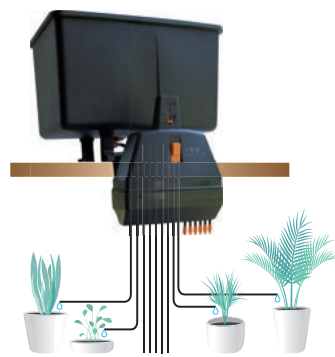

GF80006300	
Box (LxWxH) cm 39x25,5x25,5	
	Pcs 1
Kg 2,99	
8 004779 063008