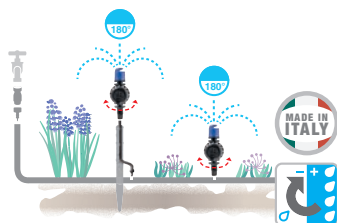

GF80006268	
Box (LxWxH) cm 20,7x14,7x10,4	
Pcs 10	
Kg 0,33	8 004779 009730

"Idra 360°" adjustable micro-sprinklers

Adjustable from 0 to 120 l/hr and for 360° surfaces. The tap adjustment permits simultaneous adjustment of flow and watering diameter.
Working pressure from 0.5 - 2.5 bar. Sprinkled area diameter from 0 to 8 m