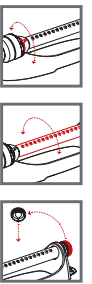

- plastic oscillating arm with 16 nozzles
- pin for cleaning the holes
- maximum flow 15 l/min

MAX 15 l/min	2bar min 4bar max	20-100°	180 m ² 12 x 15 m	MADE IN ITALY
GF80005669				
Box (LxWxH) cm 40x28x21				
	Pcs 6			
Kg 2,52	8 004779 023071			