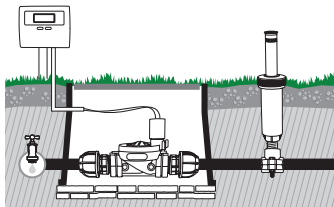

25m
ø25mm

25 mm polyethylene hosepipe

Hosepipe for PN4 compression couplings
• 25 meters

15m
ø1/2"

1/2" diam. porous hosepipe

Ideal for localised watering of groups of plants, hedges, flowerbeds, vegetable gardens and orchards.
The slow and continuous release manages to save up to 50% of water perfectly maintaining damp soil and avoiding excessive evaporation.
• 15 meters
• Complete with end of line cap
• Male connection
• Maximum pressure in use of 2 bar

25m
ø16mm

16 mm external diam. dripper hosepipe

Hose for localised watering of orchards, flowerbeds and plants, constantly maintaining damp soil avoiding excessive evaporation and allowing water savings up to 50%.
• 25 meters
• 30 cm spacing
• Flow 2.1 l/hr

GF80002302

Box (LxWxH) cm **ø 56x16**

	Pcs 1	
Kg 3,28	8 004779 001949	

(see page 58)

GF80002300

Box (LxWxH) cm **ø 30x10**

	Pcs 1	
Kg 1,36	8 004779 004292	

GF80002301

Box (LxWxH) cm **ø 30x11**

	Pcs 1	
Kg 1,57	8 004779 001956	

blister
10x

Stake for soaker hoses

• For tubing of 14-6 mm

GF80006278

Box (LxWxH) cm **37,5x24x19,5**

	Pcs 10	
Kg 1,73	8 004779 010064	

blister
1x
blister
2x
blister
2x

Connection kit for soaker hoses

ø 14-16 mm, composed of:
• 1 T connector
• 2 elbow connectors
• 2 straight connectors

GF80002275

Box (LxWxH) cm **20,7x14,7x10,4**

	Pcs 10	
Kg 0,47	8 004779 001970	

blister
2x
blister
1x

Connection kit for soaker hoses

Diameter 14-16 mm, composed of:
• 1 threaded coupling
• 2 end of plugs

GF80002276

Box (LxWxH) cm **20,7x14,7x10,4**

	Pcs 10	
Kg 0,32	8 004779 001987