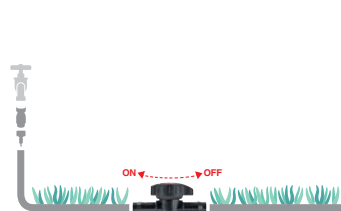

blister
1x

blister
10x

blister
1x

blister
10x

In-line tap

- For 14 x 16 manifold hose

"Manifold hose" stake

- For 14 x 16 hose.

Hose piercer

"Hose Clamping" band

- For hoses from 16 to 18 ext. diam.

GF80006280

Box (LxWxH) cm **15x15x12**

GF80006278

Box (LxWxH) cm **37,5x24x19,5**

GF80006294

Box (LxWxH) cm **15x15x12**

GF80006292

Box (LxWxH) cm **22,7x15,2x15,4**

blister
10x

blister
10x

25m
14x16mm

"End of line" plug

- For 14 x 16 hose.

Repair patches

For use in case of incorrect hole positioning on the main line

14 x 16 manifold hose

- 25 metres

GF80006289

Box (LxWxH) cm **20,7x14,7x10,4**

GF80006272

Box (LxWxH) cm **21x16x11**

GF80006298

Box (LxWxH) cm **ø 39x13**