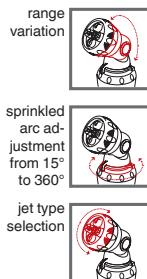

“SUPER ROTAX” rotating sprinkler

With two rotating arms with twin adjustment, for uniform watering of large and medium areas.

- Nozzles and arms separately adjustable
- Watering area from 30 to 160 sqm.
- Base of remarkable stability
- Maximum flow 15 l/min

MAX 15 l/min	2bar min 4bar max	160 m² r. 7 m	MADE IN ITALY
GF80005615			
Box (LxWxH) cm 39x28,5x27			
Pcs 6	8 004779 056154		
Kg 2,38