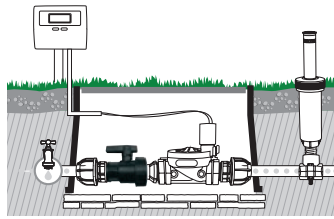

Single female/female valve

- Closes the line upstream of the electric valve
- 1" female thread

Underground water outlet

- Male 3/4" thread

Connection key for underground water outlet

- Male 3/4" thread

GF80002330	
Box (LxWxH) cm 40x25x14	
Pcs 5	
Kg 1,46	8 004779 001826