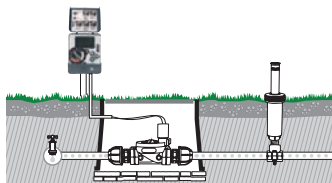

26

Underground Irrigation

THE MOST COMPLETE SYSTEM FOR EFFICIENT, LOCALISED WATERING; FULLY STAND-ALONE THANKS TO THE WATERING PROGRAMMER. IDEAL FOR MEDIUM-LARGE SIZED GARDENS THANKS TO ITS WATER SAVINGS AND EVEN WATER DISTRIBUTION.

“6 zones” Electronic programmer

Electronic control unit for irrigation scheduling with underground system.

TECHNICAL SPECIFICATIONS

- 6 independent zones
- External 24 V transformer
- MASTER VALVE (24 VAC out) pump control
- Next watering display
- Buffer battery 2x1,5 Volt AA (not supplied)
- Rain sensor input
- Permanent store

PROGRAMMING CHARACTERISTICS

- 2 independent programs
- 1 start per day per each program
- Watering cycles selected per weekly days
- Watering duration from 1 to 240 minutes/zone
- Water budget from 10 to 200%
- Manual starts
- Low Battery function

GF80002266	
Box (LxWxH) cm 23,5x12x16,5	
Pcs 2	
Kg 1,90	
8 004779 025037