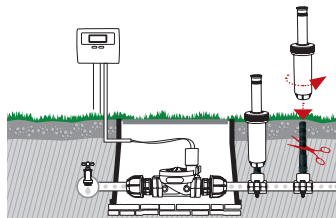

GF80002278		
Box (LxWxH) cm 40x25x14		
	Pcs 40	
Kg 1,17	8 004779 001703