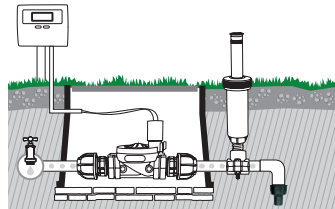

End of manifold cap

Useable on the male thread of the various sprinklers.
 • 1" female thread

Nipple

For connecting the electric valve to the manifolds.
 • 1" male/male thread with washer

GF80002329	
Box (LxWxH) cm 40x25x14	
Pcs 60	
Kg 1,21	8 004779 001772