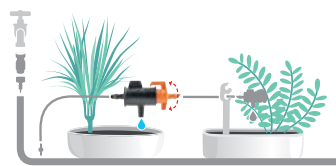

GF80006208	
Box (LxWxH) cm 22,7x15,2x15,4	
Pcs 10	
Kg 0,71	8 004779 009419