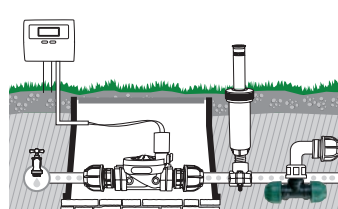

GF80002317	
Box (LxWxH) cm 40x25x14	
Pcs 16	
Kg 1,80	8 004779 001628