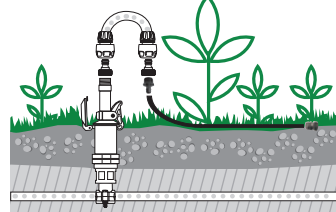

GF80002300

Box (LxWxH) cm **ø 30x10**

	Pcs 1	
Kg 1,36	8 004779 004292