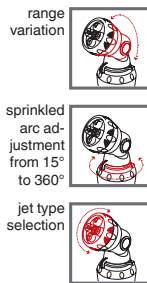

- 4 different jet types
- Adjustable head for varying the watering area
- Watering angle from 15° to 360°
- Maximum flow 15 l/min

MAX 15 l/min	2bar min 4bar max	200° r. 2.7 m 154° r. 2.7 m 132° r. 6.5 m	15-360°	MADE IN ITALY
GF80005670				
Box (LxWxH) cm 37,5x25,5x15,5				
Pcs 6	8 004779 023156			
Kg 1,60				
GF80043670				
Box (LxWxH) cm 37,5x25,5x15,5				
Pcs 12	8 004779 023163			
Kg 2,70				