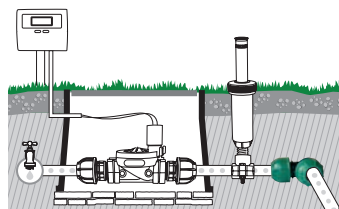

90° Elbow

For joining two polyethylene pipes to form an elbow.

- Hose connector diam. 25mm

GF80002313	
Box (LxWxH) cm 40x25x14	
Pcs 20	
Kg 1,90	8 004779 001581

"T" joint

To obtain line diversion using threaded manifolds.