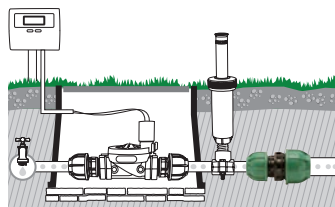

For joining three polyethylene pipes.
 • Diam. in mm 25x25x25

Female connector

For joining a polyethylene pipe to a 1" male connector
 • Hose connector diam. 25mm

GF80002310	
Box (LxWxH) cm 40x25x14	
Pcs 20	
Kg 1,80	8 004779 001550