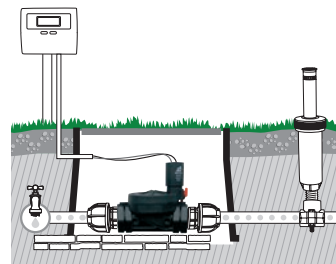

Battery operated programmable electric valve

Works by 9 volt alkaline battery, completely sealed against damp and dust.

- 1" female thread
- 3 programme possibilities
  - P1 - to start at a fixed time every day with a duration from 1 minute to 11 hours and 59 minutes (factory setting with start at 6.00 am for ten minutes duration).
  - P2 - only one start on the selected days at the fixed hour with a duration from 1 minute to 11 hours and 59 minutes.
  - P3 - three independent daily starts on the selected days with a duration from 1 minute to 11 hours and 59 minutes

Electric valve

Made from synthetic elastomers, stainless steel and corrosion-resistant thermoplastic materials.

- 1" female thread
- Manual opening for winter draining
- Progressive opening and closing to avoid water knock
- Working pressure from 0.5 to 10 bar
- Max. flow temperature 50°C

GF80002262	
Box (LxWxH) cm 29x21x16	
Pcs 2	
Kg 1,34	
8 004779 001840	

GF80002261	
Box (LxWxH) cm 40x25x14	
Pcs 6	
Kg 2,17	
8 004779 001833	

Electric valves