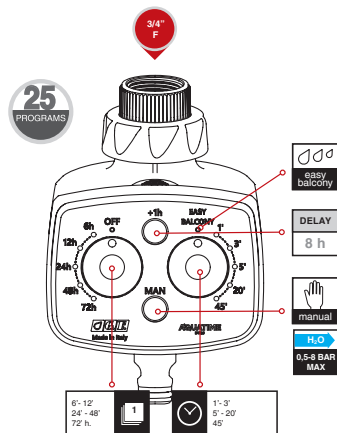

“GF48” electronic programmer

It is simple, easy to understand and practical to be used, provides combinations of programs up to 48 possibilities managed through the easy to use concentric knob switches.

- Starts every 3, 6, 12, 24, 48, 96 hours for 1, 2, 5, 10, 15, 30, 60, 120 minutes.
- manual start button for starting independently of the program cycle
- button for delaying of 8 hours after the initial setting-up
- works with 9 volt alkaline battery
- device to stop the water flow in case the battery runs down
- electrical components protected from water and humidity
- 3/4" attachment to tap
- maximum pressure in use 8 Bar