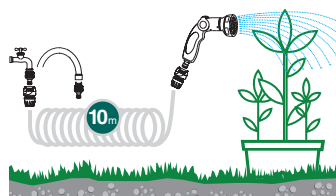

GF80007233		
Box (LxWxH) cm 42x38x36,5		
	Pcs 4	
Kg 5,50		8 004779 021626