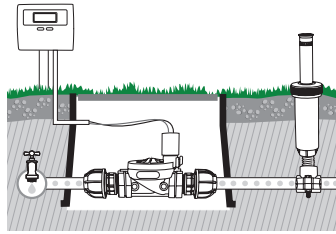

“Circular” electric valve well

To hold 1 electric valve

Simple bracket connection

For pipes of 25 mm diam. to install a sprinkler on the main line without cutting the pipe work
 • Female 3/4" thread

GF80002282		
Box (LxWxH) cm 36x50x31		
	Pcs 1	
Kg 3,94	8 004779 001819	