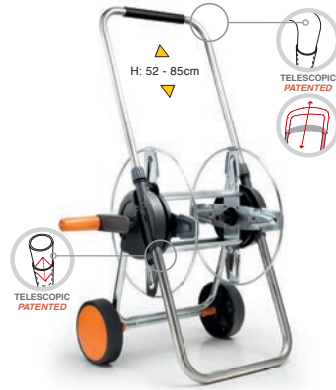

**“Tank 2”
trolley**

- Capacity 70 m of 1/2” hosepipe
- Supplied complete with hose connectors

**“IDEA”
trolley**

- Plastic and metal hose reel trolley, practical and sturdy, guaranteeing optimum performance. With its retractable telescopic handle, the trolley is truly compact and easily stored, even in tight spaces. Perfect for users seeking a complete and versatile watering solution.
- With wheels and retractable telescopic handle
 - SOFT TOUCH non-slip handle
 - Capacity max 60 m of $\phi 1/2$ ” hose