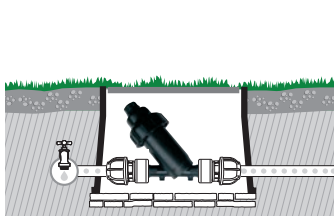

Single female/female valve

- Closes the line upstream of the electric valve
- 1" female thread

Underground water outlet

- Male 3/4" thread

Connection key for underground water outlet

- Male 3/4" thread

GF80002330	
Box (LxWxH) cm 40x25x14	
Pcs 5	
Kg 1,46	8 004779 001826