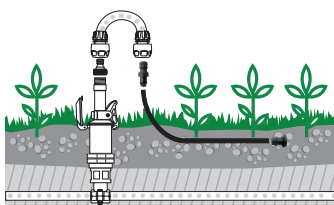

1/2" diam. porous hosepipe

Ideal for localised watering of groups of plants, hedges, flowerbeds, vegetable gardens and orchards.

The slow and continuous release manages to save up to 50% of water perfectly maintaining damp soil and avoiding excessive evaporation.

- 15 meters
- Complete with end of line cap
- Male connection
- Maximum pressure in use of 2 bar

GF80002300	
Box (LxWxH) cm ø 30x10	
15m	Pcs 1
Kg 1,36