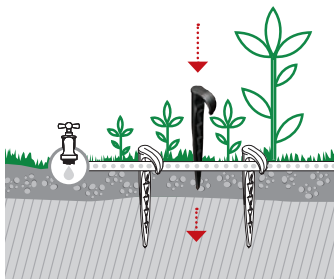

Stake for soaker hoses

• For tubing of 14-6 mm

GF80006278

Box (LxWxH) cm **37,5x24x19,5**

	Pcs 10	
Kg 1,73	8 004779 010064