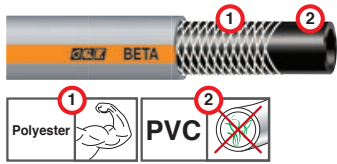

Ø 1/2"	CONDITIONS OF USE	
	working	burst
	10 bar	30 bar

GF80007081		
Box (LxWxH) cm ø 27x7		
15m	Pcs 1	
Kg 1,47		

GF80007082		
Box (LxWxH) cm ø 28x12		
25m	Pcs 1	
Kg 2,55		

Ø 5/8"	CONDITIONS OF USE	
	working	burst
	9 bar	27 bar

GF80007083		
Box (LxWxH) cm ø 34x8		
15m	Pcs 1	
Kg 1,98		

GF80007084		
Box (LxWxH) cm ø 37x9		
25m	Pcs 1	
Kg 3,17		

GF80007085		
Box (LxWxH) cm ø 36x19		
50m	Pcs 1	
Kg 6,30		

Ø 3/4"	CONDITIONS OF USE	
	working	burst
	8 bar	24 bar

GF80007086		
Box (LxWxH) cm ø 36x15		
25m	Pcs 1	
Kg 5,00		

GF80007087		
Box (LxWxH) cm ø 40x20		
50m	Pcs 1	
Kg 9,33