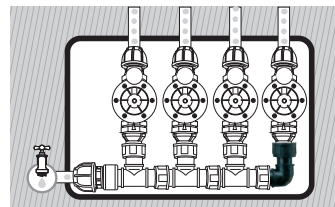

GF80002321	
Box (LxWxH) cm 40x25x14	
Pcs 20	
Kg 2,36	8 004779 001666