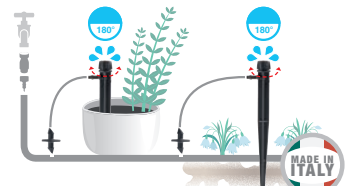

GF80006245	
Box (LxWxH) cm 29,7x24,2x11,4	
Pcs 5	
Kg 0,62	8 004779 009280