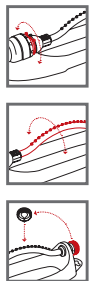

- Oscillating arm in metal with 18 brass nozzles.
- Solid weighted base to prevent overturning.
- Pin for cleaning the holes
- Maximum flow 18 l/min

GF80005662	
Box (LxWxH) cm 59x39,5x17	
Pcs 6	
Kg 3,90	