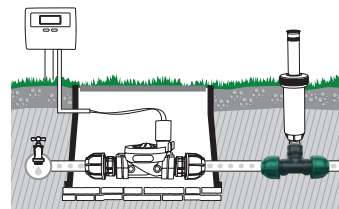

To terminate a line.

- Hose connector diam. 25mm

GF80002319	
Box (LxWxH) cm 40x25x14	
Pcs 40	
Kg 1,91	8 004779 001642

"T" joint

To install a sprinkler using a fixed extension.

- 2 hose connectors diam. 25mm
- 3/4" female thread