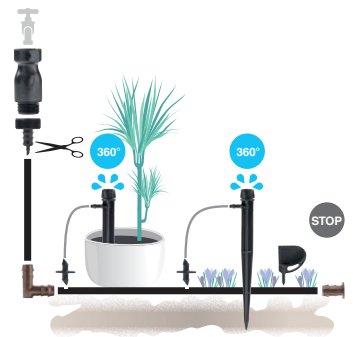

GF80006105	
Box (LxWxH) cm 40x16x40	
Pcs 1	
Kg 2,25	8 004779 012808