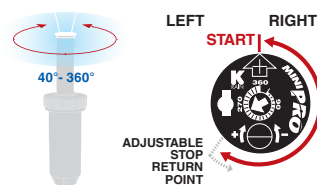

Turbine sprinkler

1. With 5 interchangeable nozzles.
   - Working pressure from 2 to 3.5 bar.
   - Range of throw from 5 to 9 m
   - 1/2" threaded female entry.
   - Flow from 5,3 to 12,5 l/min.
2. In counter-top dispenser with 12 pcs.

1. With 13 interchangeable nozzles.
   - Working pressure from 2,1 to 4,1 bar.
   - Range of throw from 8 to 15 m.
   - 3/4" threaded female entry.
   - Flow from 4,2 to 42 l/min.
2. In counter-top dispenser of 12 pcs.

blister
2x

40°-360°	max 490m²
H₂O 2 ÷ 3,5 BAR	H₂O 5,3 ÷ 12,5 l/min.
10 cm	nozzle 5
1/2" Female	

40°-360°	max 700m²
H₂O 2,1 ÷ 4,1 BAR	H₂O 4,2 ÷ 42 l/min.
12,7 cm	nozzle 13
3/4" Female	

GF80002332	
Box (LxWxH) cm 21x16x11,6	
Pcs 10	
Kg 0,21	8 004779 016851

GF80002248	
Box (LxWxH) cm 40x25x14	
Pcs 12	
Kg 2,18	8 004779 009945

GF80002251	
Box (LxWxH) cm 40x25x14	
Pcs 12	
Kg 4,49	8 004779 001932

SPRINKLER FOR LARGE AREAS. EXCLUSIVE SYSTEM FOR ADJUSTING THE WATERING ARC THAT IS EXTREMELY SIMPLE AND INTUITIVE. THE ROBUST RUBBER COVER PROTECTS IT FROM DAMAGES ON THE SURFACE. ARC ADJUSTMENT FROM 40° TO 360°.