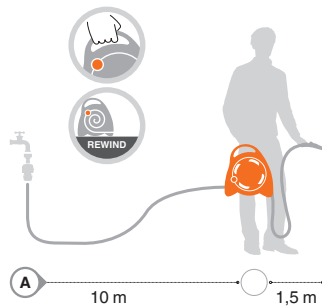

“AQUABAG” Mini hose reel

The new mini version hose reel is ideal for watering plants, flowers and pots on patios, balconies, verandas and small gardens. Thanks to its dual purpose design — floor standing or portable — this is a product that proves highly practical when in use, by virtue of being compact and lightweight, and with its new attractive styling, makes leisure time in the open air even more enjoyable.

- 11,5 meters of braided flexible hose (10 m rewinding inside + 1,5 m outside)
- 2 hose connectors
- “3 JET” variable flow-rate ergonomic nozzle
- “indoor-outdoor” 3/4” adaptor, ideal for any type of tap, also for those used indoors (for example: kitchen, bathroom, laundry...)

Product displays are in the merchandising section.

“AQUABAG MAXI” Portable hose-reel

Designed for any application that requires a compact product, it is ideal for balconies, terraces, medium-sized gardens. Manually rewinding, portable, easy to store.

- 16,5 m of braided flexible hose
- 2 quick click hose connectors
- 3/4” tap connector
- 8 jet ergonomic nozzle

GF80005606	
Box (LxWxH) cm 39x29x32	
	Pcs 2
Kg 4,50	

GF80176077	
Box (LxWxH) cm 72x54x102,5	
	Pcs 18
Kg 44,10	EAN 8004779019289

GF80005608	
Box (LxWxH) cm 42x36x35	
	Pcs 2
Kg 7,00	

GF80176077	
Box (LxWxH) cm 72x54x102,5	
	Pcs 18
Kg 44,10	EAN 8004779019289