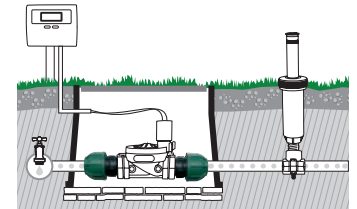

GF80002312	
Box (LxWxH) cm 40x25x14	
Pcs 30	
Kg 1,64	8 004779 001574