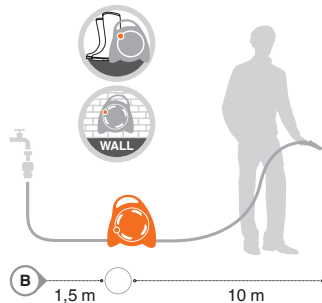

“AQUABAG” Mini hose reel

The new mini version hose reel is ideal for watering plants, flowers and pots on patios, balconies, verandas and small gardens. Thanks to its dual purpose design — floor standing or portable — this is a product that proves highly practical when in use, by virtue of being compact and lightweight, and with its new attractive styling, makes leisure time in the open air even more enjoyable.

- 11,5 meters of braided flexible hose (10 m rewinding inside + 1,5 m outside)
- 2 hose connectors
- “3 JET” variable flow-rate ergonomic nozzle
- “indoor-outdoor” 3/4” adaptor, ideal for any type of tap, also for those used indoors (for example: kitchen, bathroom, laundry...)

Product displays are in the merchandising section.

“AQUABAG MAXI” Portable hose-reel

Designed for any application that requires a compact product, it is ideal for balconies, terraces, medium-sized gardens. Manually rewinding, portable, easy to store.

- 16,5 m of braided flexible hose
- 2 quick click hose connectors
- 3/4” tap connector
- 8 jet ergonomic nozzle

GF80005606	
Box (LxWxH) cm 39x29x32	
	Pcs 2
Kg 4,50	

GF80176077	
Box (LxWxH) cm 72x54x102,5	
	Pcs 18
Kg 44,10	EAN 8004779019289

GF80005608	
Box (LxWxH) cm 42x36x35	
	Pcs 2
Kg 7,00	

GF80176077	
Box (LxWxH) cm 72x54x102,5	
	Pcs 18
Kg 44,10	EAN 8004779019289