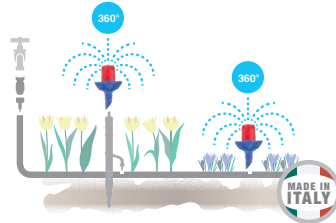

GF80006263

Box (LxWxH) cm **29,7x24,2x11,4**

blister
10x

“Aquila jet” 360° micro-sprinklers

Fixed sprinklers for 360° surfaces. Complete with rapid screw for easy application to extension hoses. Working pressure from 0.5 – 2.5 bar. Maximum sprinkling area diam. 6,6 m. Maximum flow 61 l./hr.