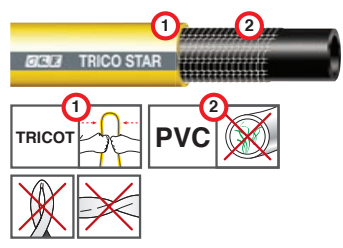

16

Trico Star hose

- Substrate in anti-algae PVC
- Reinforced with knitted polyester
- High quality opaque covering

Ø 1/2"	CONDITIONS OF USE	
	working 8 bar	burst 24 bar

GF80007011		
Box (LxWxH) cm ø 29x8		
15m	Pcs 1	8 004779 070112
Kg 1,80		

GF80007012		
Box (LxWxH) cm ø 30x13		
25m	Pcs 1	8 004779 070129
Kg 2,95		

Ø 5/8"	CONDITIONS OF USE	
	working 8 bar	burst 24 bar

GF80007013		
Box (LxWxH) cm ø 33x9		
15m	Pcs 1	8 004779 070136
Kg 2,50		

GF80007014		
Box (LxWxH) cm ø 41x8		
25m	Pcs 1	8 004779 070143
Kg 3,94		

GF80007015		
Box (LxWxH) cm ø 41x16		
50m	Pcs 1	8 004779 070150
Kg 8,03		

Ø 3/4"	CONDITIONS OF USE	
	working 7 bar	burst 21 bar

GF80007016		
Box (LxWxH) cm ø 40x12		
25m	Pcs 1	8 004779 070167
Kg 5,83		

GF80007017		
Box (LxWxH) cm ø 41x22		
50m	Pcs 1	8 004779 070174
Kg 11,45		

Ø 1"	CONDITIONS OF USE	
	working 5 bar	burst 15 bar

GF80007010		
Box (LxWxH) cm ø 59x21		
50m	Pcs 1	8 004779 010538
Kg 17,50		

Hosepipes

HIGH QUALITY, RELIABLE HOSEPIPES. DIFFERENT SIZES AND LENGTHS FOR EVERY KIND OF GARDEN. FLEXIBLE AND MANAGEABLE FOR PLEASANT, SAFE USE.