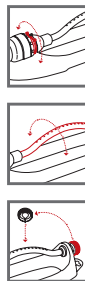

**“COMET”
oscillator**

Oscillating sprinkler with continuously variable watering arc from 20° to 100°. Very quiet, it provides various watering possibilities, ideal for uniformly covering either small or large rectangular areas.

- Oscillating arm in metal with 16 nozzles
- Pin for cleaning the holes
- Maximum flow 16 l/min

GF80005666	
Box (LxWxH) cm 40x28x21	
Pcs 6	
Kg 2,20	

**“SIDERAL”
oscillator**

Oscillating sprinkler with continuously variable watering arc from 20° to 100°. Very quiet, it provides various watering possibilities, ideal for uniformly covering either small or large rectangular areas.

- Oscillating arm in metal with 18 brass nozzles.
- Solid weighted base to prevent overturning.
- Pin for cleaning the holes
- Maximum flow 18 l/min

GF80005662	
Box (LxWxH) cm 59x39,5x17	
Pcs 6	
Kg 3,90