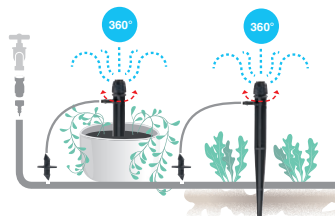

GF80006260

Box (LxWxH) cm **29,7x24,2x11,4**

blister
3x

"Idra 90°" adjustable micro-sprinklers

Adjustable from 0 to 120 l/hr and for 90° sectors. The tap adjustment permits simultaneous adjustment of the flow and watering diameter. Working pressure from 0.5 – 2.5 bar. Maximum sprinkling area 6,6 m diameter. Complete with stakes and hoist tube. Maximum height 30 + 30 cm.