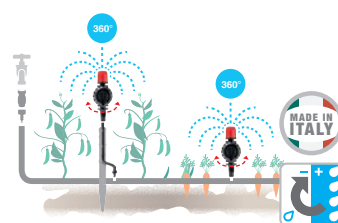

GF80006269	
Box (LxWxH) cm 20,7x14,7x10,4	
Pcs 10	
Kg 0,33	8 004779 009747