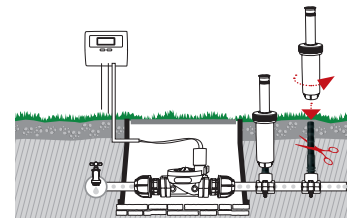

GF80002280		
Box (LxWxH) cm 40x25x14		
	Pcs 40	
Kg 1,47	8 004779 001727	

Accessories