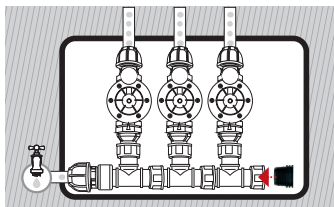

Riducer

- For adapting manifolds
- 1" male thread - 3/4" female

"T" manifold

- For making a diversion to the main line and attaching an electric valve
- Male 1" thread - female 1" - female 1"

Elbow

- For attaching an electric valve
- 1" male/female thread