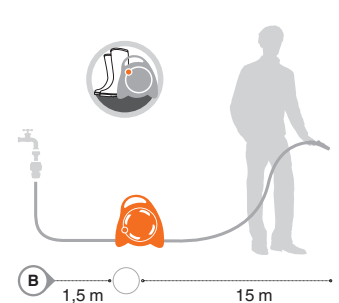

“AQUABAG MAXI” Portable hose-reel

Designed for any application that requires a compact product, it is ideal for balconies, terraces, medium-sized gardens. Manually rewinding, portable, easy to store.

- 16,5 m of braided flexible hose
- 2 quick click hose connectors
- 3/4” tap connector
- 8 jet ergonomic nozzle