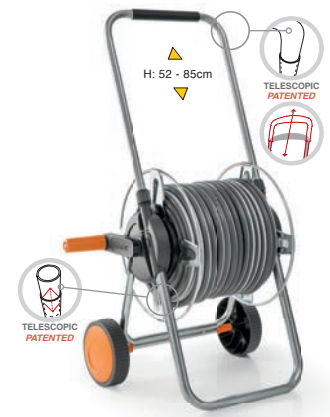

Kit “IDEA PREMIUM READY”

Hose reel trolley in metal mounted on wheel. Supplied fully assembled and equipped, on palletised trays of 120x80 cm carrying 6 units per pallet, stackable 4-high (height 240 cm).

- Trolley with wheels and telescopic retractable handle with SOFT TOUCH non-slip handle, max capacity 60 m of 1/2" hose
- steel discs and drum with anticorrosion treatment
- “3 JET” ergonomic nozzle with flow-rate regulator-modulator
- 4 SOFT TOUCH automatic connectors and 3/4 tap adaptor
- 25 m of 1/2 hose
- extremely sturdy

supplied in 120 x 80 cm pallet trays with 6 units per tray stackable up to 4 levels (H 240 cm).

GF80005789	
Box (LxWxH) cm 85x122x242	
Pcs 24	
Kg 168	8 004779 018909