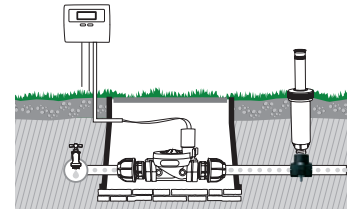

“Circular” electric valve well

To hold 1 electric valve

Simple bracket connection

For pipes of 25 mm diam. to install a sprinkler on the main line without cutting the pipe work
 • Female 3/4" thread

GF80002282		
Box (LxWxH) cm 36x50x31		
	Pcs 1	
Kg 3,94	8 004779 001819	