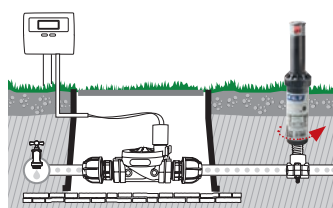

Turbine sprinkler

1. With 5 interchangeable nozzles.
   - Working pressure from 2 to 3.5 bar.
   - Range of throw from 5 to 9 m
   - 1/2" threaded female entry.
   - Flow from 5,3 to 12,5 l/min.
2. In counter-top dispenser with 12 pcs.

1. With 13 interchangeable nozzles.
   - Working pressure from 2,1 to 4,1 bar.
   - Range of throw from 8 to 15 m.
   - 3/4" threaded female entry.
   - Flow from 4,2 to 42 l/min.
2. In counter-top dispenser of 12 pcs.

blister
2x

40°-360°	max 490m²
H₂O 2 ÷ 3,5 BAR	H₂O 5,3 ÷ 12,5 l/min.
10 cm	nozzle 5
1/2" Female	

40°-360°	max 700m²
H₂O 2,1 ÷ 4,1 BAR	H₂O 4,2 ÷ 42 l/min.
12,7 cm	nozzle 13
3/4" Female	

GF80002332	
Box (LxWxH) cm 21x16x11,6	
Pcs 10	
Kg 0,21	8 004779 016851

GF80002248	
Box (LxWxH) cm 40x25x14	
Pcs 12	
Kg 2,18	8 004779 009945

GF80002251	
Box (LxWxH) cm 40x25x14	
Pcs 12	
Kg 4,49	8 004779 001932

SPRINKLER FOR LARGE AREAS. EXCLUSIVE SYSTEM FOR ADJUSTING THE WATERING ARC THAT IS EXTREMELY SIMPLE AND INTUITIVE. THE ROBUST RUBBER COVER PROTECTS IT FROM DAMAGES ON THE SURFACE. ARC ADJUSTMENT FROM 40° TO 360°.