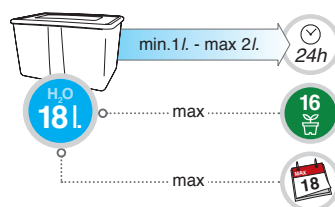

GF80006300	
Box (LxWxH) cm 39x25,5x25,5	
	Pcs 1
Kg 2,99	
8 004779 063008