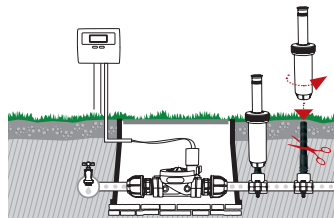

Threaded male extension

To join a staff to a sprinkler
 • 1/2"-3/4" thread

Threaded male extension

To join a staff to a sprinkler
 • 3/4"-3/4" thread

GF80002278		
Box (LxWxH) cm 40x25x14		
	Pcs 40	
Kg 1,17	8 004779 001703	