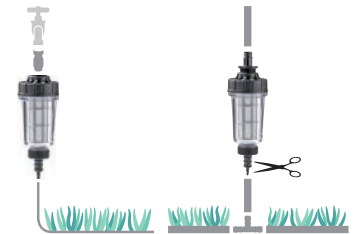

Line filter

- Inlet diameter 14 mm
- Outlet diameter 14 mm + 4 mm
- Flow 35 l/minute

GF80006293	
Box (LxWxH) cm 29,7x24,2x11,4	
Pcs 5	
Kg 0,82	8 004779 010286

Micro saddle

Useful innovative system to puncture holes and at the same time tighten the hose of the main line. Once positioned it makes it extremely simple to provide a direct secondary connection to drippers and microsprayers both “in line” and “end line”.