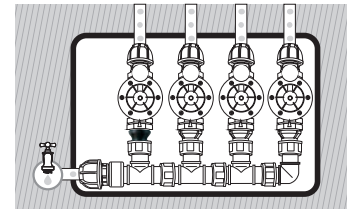

GF80002324	
Box (LxWxH) cm 40x25x14	
Pcs 40	
Kg 1,77	8 004779 001697