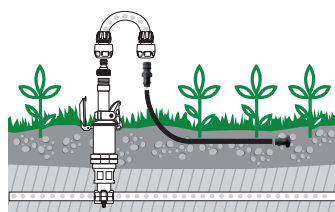

GF80002302

Box (LxWxH) cm **ø 56x16**

	Pcs 1	
Kg 3,28	8 004779 001949	

(see page 58)