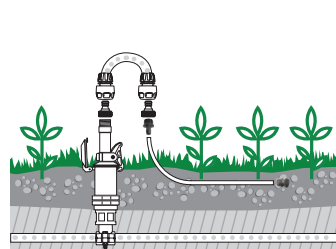

Connection kit for soaker hoses

Diameter 14-16 mm, composed of:
• 1 threaded coupling
• 2 end of plugs