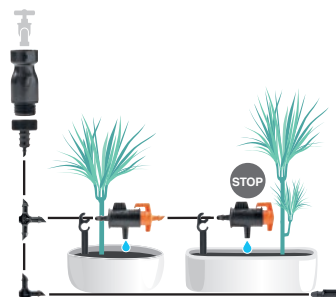

GF80006101	
Box (LxWxH) cm 29,7x25,7x25,4	
Pcs 4	
Kg 3,72	8 004779 061011