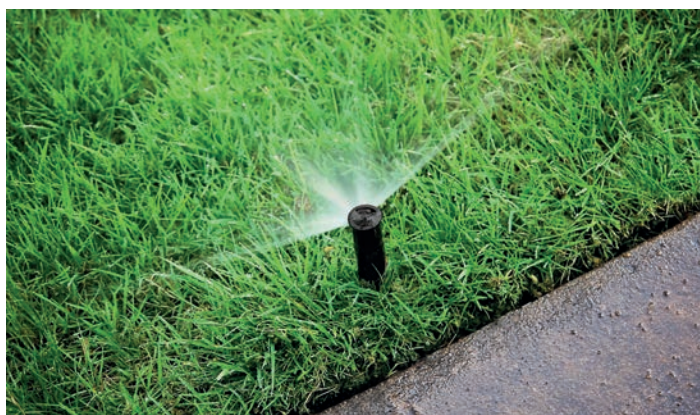

GF80002266	
Box (LxWxH) cm 23,5x12x16,5	
Pcs 2	
Kg 1,90	
8 004779 025037