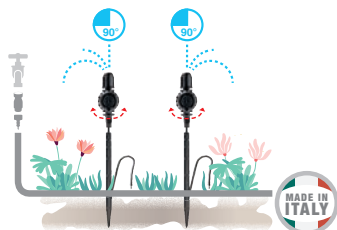

GF80006260

Box (LxWxH) cm **29,7x24,2x11,4**

blister
3x

"Idra 90°" adjustable micro-sprinklers

Adjustable from 0 to 120 l/hr and for 90° sectors. The tap adjustment permits simultaneous adjustment of the flow and watering diameter. Working pressure from 0.5 – 2.5 bar. Maximum sprinkling area 6,6 m diameter. Complete with stakes and hoist tube. Maximum height 30 + 30 cm.