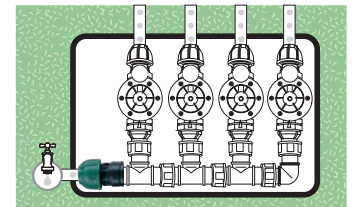

GF80002311	
Box (LxWxH) cm 40x25x14	
Pcs 30	
Kg 1,82	8 004779 001567