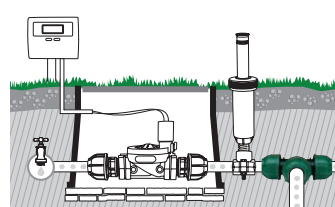

GF80002315	
Box (LxWxH) cm 40x25x14	
Pcs 16	
Kg 2,18	8 004779 001604