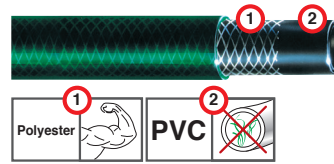

Ø 1/2"	CONDITIONS OF USE	
	working	burst
	8 bar	24 bar

GF80007091		
Box (LxWxH) cm ø 27x8		
15m	Pcs 1	
Kg 1,42		

GF80007092		
Box (LxWxH) cm ø 30x10		
25m	Pcs 1	
Kg 2,34		

Ø 5/8"	CONDITIONS OF USE	
	working	burst
	7 bar	21 bar

GF80007094		
Box (LxWxH) cm ø 34x8		
15m	Pcs 1	
Kg 1,71		

GF80007095		
Box (LxWxH) cm ø 38x9		
25m	Pcs 1	
Kg 2,89		

GF80007096		
Box (LxWxH) cm ø 36x20		
50m	Pcs 1	
Kg 6,67		

Ø 3/4"	CONDITIONS OF USE	
	working	burst
	7 bar	21 bar

GF80007097		
Box (LxWxH) cm ø 37x17		
25m	Pcs 1	
Kg 5,16		

GF80007098		
Box (LxWxH) cm ø 43x22		
50m	Pcs 1	
Kg 8,74