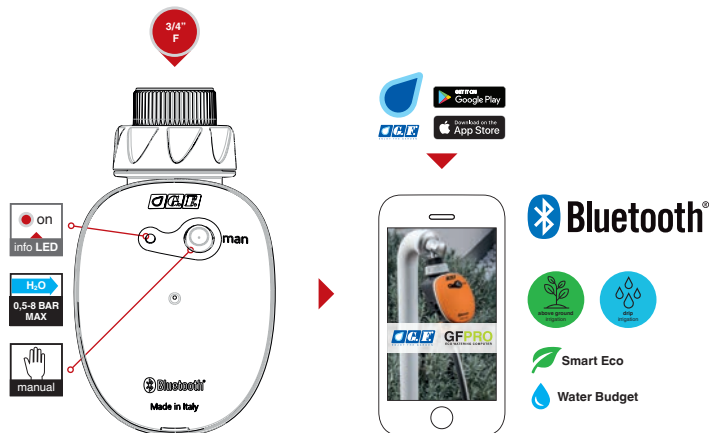

INLET FILTER			
GF80006017			
Box (LxWxH) cm 18x19x12			
	Pcs 2		
Kg 0,90			
8 004779 029660