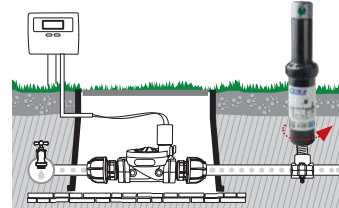

Turbine sprinkler

1. With 5 interchangeable nozzles.
   - Working pressure from 2 to 3.5 bar.
   - Range of throw from 5 to 9 m
   - 1/2" threaded female entry.
   - Flow from 5,3 to 12,5 l/min.
2. In counter-top dispenser with 12 pcs.

1. With 13 interchangeable nozzles.
   - Working pressure from 2,1 to 4,1 bar.
   - Range of throw from 8 to 15 m.
   - 3/4" threaded female entry.
   - Flow from 4,2 to 42 l/min.
2. In counter-top dispenser of 12 pcs.

blister
2x

40°-360°	max 490m²
H₂O 2 ÷ 3,5 BAR	H₂O 5,3 ÷ 12,5 l/min.
10 cm	nozzle 5
1/2" Female	

40°-360°	max 700m²
H₂O 2,1 ÷ 4,1 BAR	H₂O 4,2 ÷ 42 l/min.
12,7 cm	nozzle 13
3/4" Female	

GF80002332	
Box (LxWxH) cm 21x16x11,6	
Pcs 10	
Kg 0,21	8 004779 016851

GF80002248	
Box (LxWxH) cm 40x25x14	
Pcs 12	
Kg 2,18	8 004779 009945

GF80002251	
Box (LxWxH) cm 40x25x14	
Pcs 12	
Kg 4,49	8 004779 001932

SPRINKLER FOR LARGE AREAS. EXCLUSIVE SYSTEM FOR ADJUSTING THE WATERING ARC THAT IS EXTREMELY SIMPLE AND INTUITIVE. THE ROBUST RUBBER COVER PROTECTS IT FROM DAMAGES ON THE SURFACE. ARC ADJUSTMENT FROM 40° TO 360°.