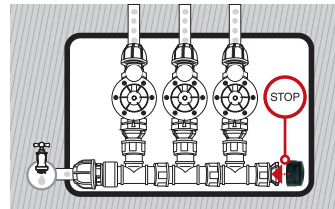

GF80002323	
Box (LxWxH) cm 40x25x14	
Pcs 40	
Kg 0,73	8 004779 001680