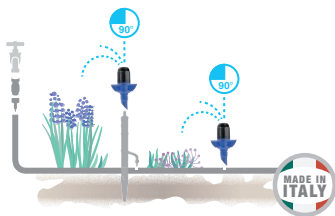

blister
10x

“Aquila jet” 90° micro-sprinklers

Fixed sprinklers for 90° surfaces. Complete with rapid screw for easy application to extension hoses. Working pressure from 0.5 – 2.5 bar. Maximum sprinkling area diam. 6,2 m. Maximum flow 61 l./hr.