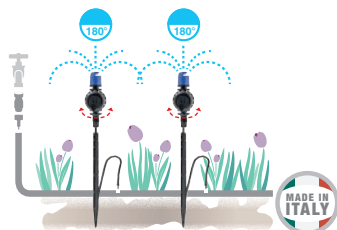

GF80006275

Box (LxWxH) cm **36x21,5x12**

blister
3x

"Idra 180°" adjustable micro-sprinklers

Adjustable from 0 to 120 l/hr and for 180° sectors. The tap adjustment permits simultaneous adjustment of the flow and watering diameter. Working pressure from 0.5 – 2.5 bar. Maximum sprinkling area 7 m diameter. Complete with stakes and hoist tube. Maximum height 30 + 30 cm.