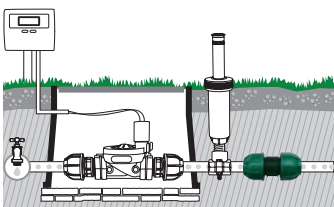

GF80002310	
Box (LxWxH) cm 40x25x14	
Pcs 20	
Kg 1,80	8 004779 001550