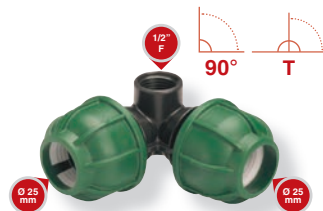

90° bend joint

For positioning a sprinkler at the angle, by means of a threaded extension.

- 2 hose connectors diam. 25mm
- 1/2" female thread