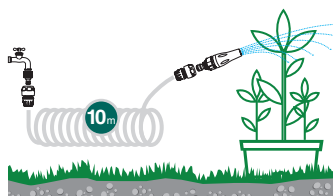

GF80007204		
Box (LxWxH) cm 50x10,5x10,5		
	Pcs 1	
Kg 0,92		8 004779 072048