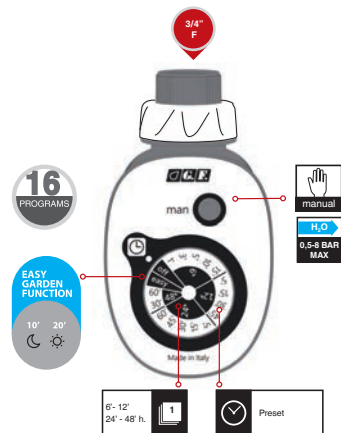

“GF48” electronic programmer

It is simple, easy to understand and practical to be used, provides combinations of programs up to 48 possibilities managed through the easy to use concentric knob switches.

- Starts every 3, 6, 12, 24, 48, 96 hours for 1, 2, 5, 10, 15, 30, 60, 120 minutes.
- manual start button for starting independently of the program cycle
- button for delaying of 8 hours after the initial setting-up
- works with 9 volt alkaline battery
- device to stop the water flow in case the battery runs down
- electrical components protected from water and humidity
- 3/4" attachment to tap
- maximum pressure in use 8 Bar