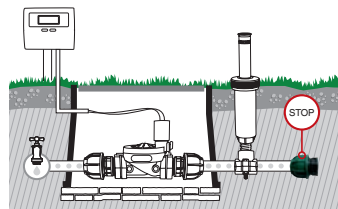

End of line plug

To terminate a line.

- Hose connector diam. 25mm

GF80002319	
Box (LxWxH) cm 40x25x14	
Pcs 40	
Kg 1,91	8 004779 001642