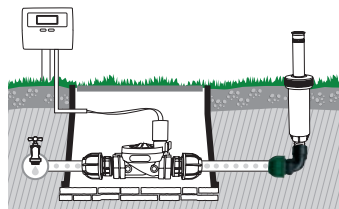

90° Elbow

For joining a sprinkler at the end of a line through a threaded extension.

- Hose connector diam. 25mm
- 3/4" female thread

GF80002314	
Box (LxWxH) cm 40x25x14	
Pcs 20	
Kg 1,40	8 004779 001598

End of line plug

To terminate a line.

- Hose connector diam. 25mm

GF80002319	
Box (LxWxH) cm 40x25x14	
Pcs 40	
Kg 1,91	8 004779 001642

"T" joint

To install a sprinkler using a fixed extension.

- 2 hose connectors diam. 25mm
- 3/4" female thread

GF80002316	
Box (LxWxH) cm 40x25x14	
Pcs 16	
Kg 1,81	8 004779 001611

Male connector

For joining a polyethylene pipe to a 1" female connector, or to an electric valve.

- Hose connector diam. 25mm

GF80002312	
Box (LxWxH) cm 40x25x14	
Pcs 30	
Kg 1,64	8 004779 001574

90° Elbow

For joining two polyethylene pipes to form an elbow.

- Hose connector diam. 25mm

GF80002313	
Box (LxWxH) cm 40x25x14	
Pcs 20	
Kg 1,90	8 004779 001581

"T" joint

To obtain line diversion using threaded manifolds.

- 2 hose connectors diam. 25mm
- 3/4" male thread

GF80002317	
Box (LxWxH) cm 40x25x14	
Pcs 16	
Kg 1,80	8 004779 001628

90° bend joint

For positioning a sprinkler at the angle, by means of a threaded extension.

- 2 hose connectors diam. 25mm
- 1/2" female thread

GF80002318	
Box (LxWxH) cm 40x25x14	
Pcs 20	
Kg 1,94	8 004779 001635