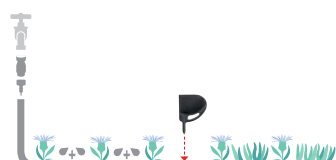

GF80006278

Box (LxWxH) cm **37,5x24x19,5**