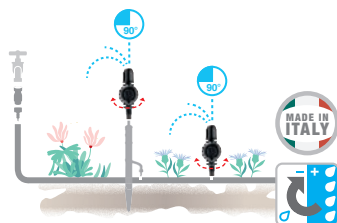

GF80006274	
Box (LxWxH) cm 22,7x15,2x15,4	
Pcs 10	
Kg 0,47	8 004779 009792

blister
6x

"Idra 90°" adjustable micro-sprinklers

Adjustable from 0 to 120 l/hr and for 90° surfaces. The tap adjustment permits simultaneous adjustment of flow and watering diameter.
Working pressure from 0.5 - 2.5 bar. Sprinkled area diameter from 0 to 6,6 m