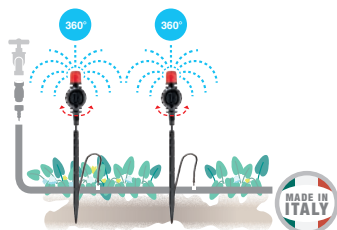

GF80006276

Box (LxWxH) cm **36x21,5x12**

blister
3x

"Idra 360°" adjustable micro-sprinklers

Adjustable from 0 to 120 l/hr and for 360° sectors. The tap adjustment permits simultaneous adjustment of the flow and watering diameter. Working pressure from 0.5 – 2.5 bar. Maximum sprinkling area 8 m diameter. Complete with stakes and hoist tube. Maximum height 30 + 30 cm.