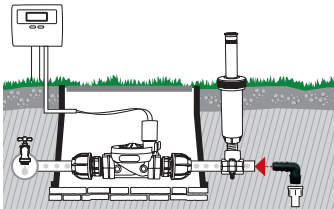

GF80002329	
Box (LxWxH) cm 40x25x14	
Pcs 60	
Kg 1,21	8 004779 001772