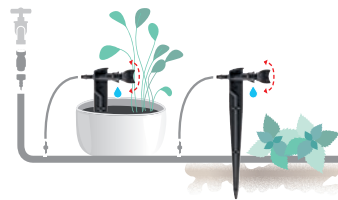

**“Delta drip”
adjustable dripper**

The rotation of the key adjusts the flow until totally closed. Adjustable from 0 to 6 l./hr. at the advised pressure of 1,5 bar.

GF80006214	
Box (LxWxH) cm 20,7x14,7x10,4	
Pcs 10	
Kg 0,35	8 004779 009303

**“Delta drip”
adjustable dripper**

The rotation of the key adjusts the flow until totally closed. Adjustable from 0 to 6 l./hr. at the advised pressure of 1,5 bar. Version complete with stake and direct connection to the hose.

GF80006217	
Box (LxWxH) cm 29,7x24,2x11,4	
Pcs 5	
Kg 0,54	8 004779 009334

**“Ottima 180°”
adjustable dripper**

The click rotation of the head allows simultaneous adjustment of flowrate and diameter of watering. Adjustable from 0 to 60 l./hr. Advised pressure to use, 1,5 bar.

GF80006233	
Box (LxWxH) cm 20,7x14,7x10,4	
Pcs 10	
Kg 0,36	8 004779 009167

**“Ottima 360°”
adjustable dripper**

The click rotation of the head allows simultaneous adjustment of flowrate and diameter of watering. Adjustable from 0 to 60 l./hr. Advised pressure to use, 1,5 bar. Version complete with stake and direct connection to the hose.

GF80006246	
Box (LxWxH) cm 29,7x24,2x11,4	
Pcs 5	
Kg 0,62	8 004779 009297

**“Ottima 180°”
adjustable dripper**

The click rotation of the head allows simultaneous adjustment of flowrate and diameter of watering. Adjustable from 0 to 60 l./hr. Advised pressure to use, 1,5 bar. Version complete with stake and direct connection to the hose.

GF80006245	
Box (LxWxH) cm 29,7x24,2x11,4	
Pcs 5	
Kg 0,62	8 004779 009280