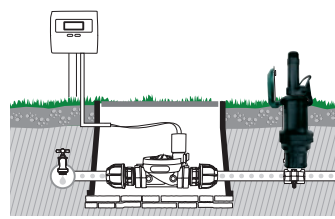

GF80002326	
Box (LxWxH) cm 40x25x14	
Pcs 10	
Kg 1,86	8 004779 001741