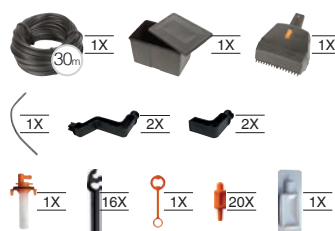

GF80006300	
Box (LxWxH) cm 39x25,5x25,5	
	Pcs 1
Kg 2,99	
8 004779 063008