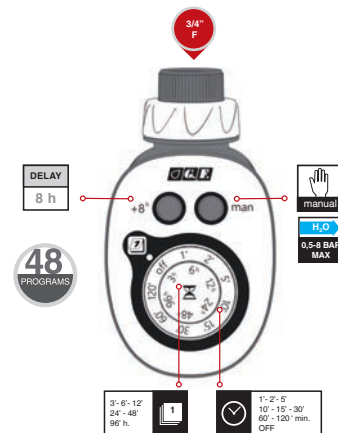

“GF48” electronic programmer

It is simple, easy to understand and practical to be used, provides combinations of programs up to 48 possibilities managed through the easy to use concentric knob switches.

- Starts every 3, 6, 12, 24, 48, 96 hours for 1, 2, 5, 10, 15, 30, 60, 120 minutes.
- manual start button for starting independently of the program cycle
- button for delaying of 8 hours after the initial setting-up
- works with 9 volt alkaline battery
- device to stop the water flow in case the battery runs down
- electrical components protected from water and humidity
- 3/4" attachment to tap
- maximum pressure in use 8 Bar