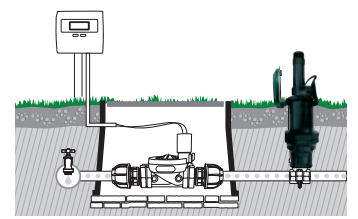

GF80002284	
Box (LxWxH) cm 40x25x14	
Pcs 10	
Kg 2,04	8 004779 001796