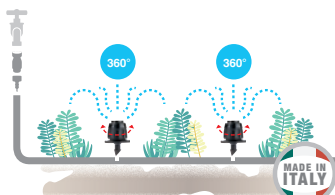

GF80006265

Box (LxWxH) cm **30x24x12,5**

blister
10x

“Maxima 360°” micro-sprinklers

The click adjustment on the head allows umbrella flow adjustment both in intensity and surface area until totally closed. Working pressure from 1 - 2 bar. Sprinkling area from 0 to 3.5 m diameter.