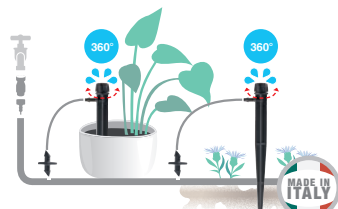

GF80006217	
Box (LxWxH) cm 29,7x24,2x11,4	
Pcs 5	
Kg 0,54	8 004779 009334

**“Ottima 180°”
adjustable dripper**

The click rotation of the head allows simultaneous adjustment of flowrate and diameter of watering. Adjustable from 0 to 60 l./hr. Advised pressure to use, 1,5 bar.

GF80006233	
Box (LxWxH) cm 20,7x14,7x10,4	
Pcs 10	
Kg 0,36	8 004779 009167

**“Ottima 360°”
adjustable dripper**

The click rotation of the head allows simultaneous adjustment of flowrate and diameter of watering. Adjustable from 0 to 60 l./hr. Advised pressure to use, 1,5 bar. Version complete with stake and direct connection to the hose.