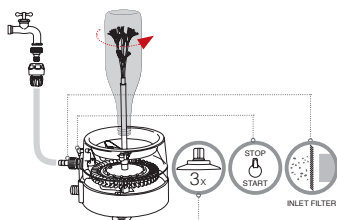

Ø-25cm	H₂O	H₂O	45°C	5 min	MADE IN ITALY
H-20cm	1,5 + 3,5 BAR	MAX			

GF80100001	
Box (LxWxH) cm 27x27x21	
Pcs 1	
Kg 1,81	8 004779 000010