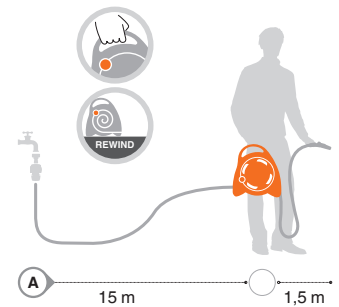

“AQUABAG MAXI” Portable hose-reel

Designed for any application that requires a compact product, it is ideal for balconies, terraces, medium-sized gardens. Manually rewinding, portable, easy to store.

- 16,5 m of braided flexible hose
- 2 quick click hose connectors
- 3/4” tap connector
- 8 jet ergonomic nozzle